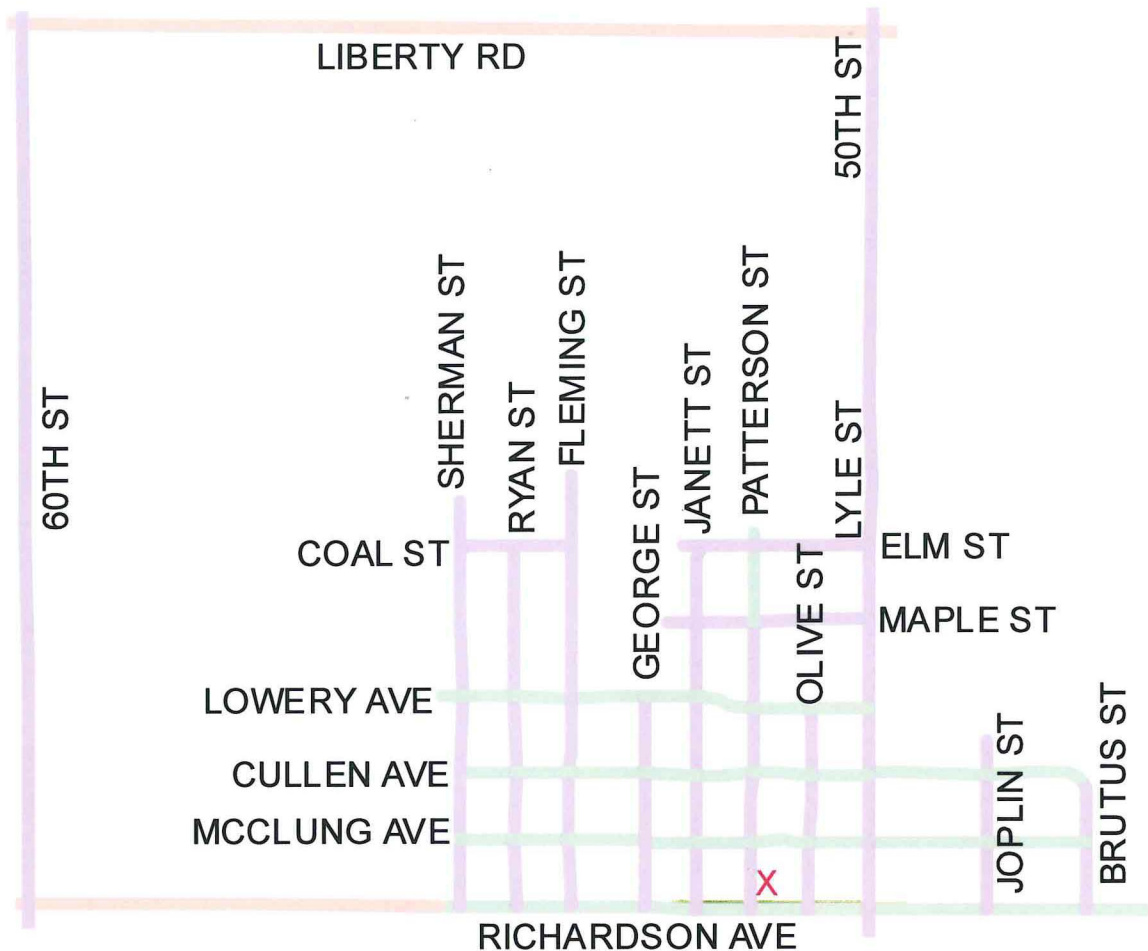

WEST MINERAL POLLING LOCATION

WEST MINERAL
FIRE STATION
412 RICHARDSON AVE
620-827-6160

ROSS/WEST MINERAL
SHERIDAN TOWNSHIP

PUBLISHER'S NOTE

THIS MAP HAS BEEN PREPARED FROM INFORMATION OBTAINED FROM FEDERAL, STATE AND LOCAL SOURCES. 911 MAPPING & ADDRESSING CANNOT BE RESPONSIBLE FOR THE ACCURACY OF THE INFORMATION OBTAINED FROM THESE SOURCES AND CERTAIN INFORMATION CONTAINED IN THIS MAP MAY HAVE CHANGED SINCE SUCH INFORMATION WAS COMPILED. THEREFORE, NO WARRANTIES OR REPRESENTATIONS WHATSOEVER, EXPRESSED OR IMPLIED, INCLUDING WARRANTIES OF MERCHANTABILITY OR FITNESS, ARE MADE BY 911 MAPPING & ADDRESSING WITH RESPECT TO THIS MAP. UNDER NO CIRCUMSTANCES SHALL 911 MAPPING & ADDRESSING BE RESPONSIBLE TO ANY PARTY FOR ANY COSTS, EXPENSES OR DAMAGES TO ANY PERSON OR PROPERTY ARISING FROM THE USE, MISUSE, SALE OR RELIANCE ON THIS MAP.