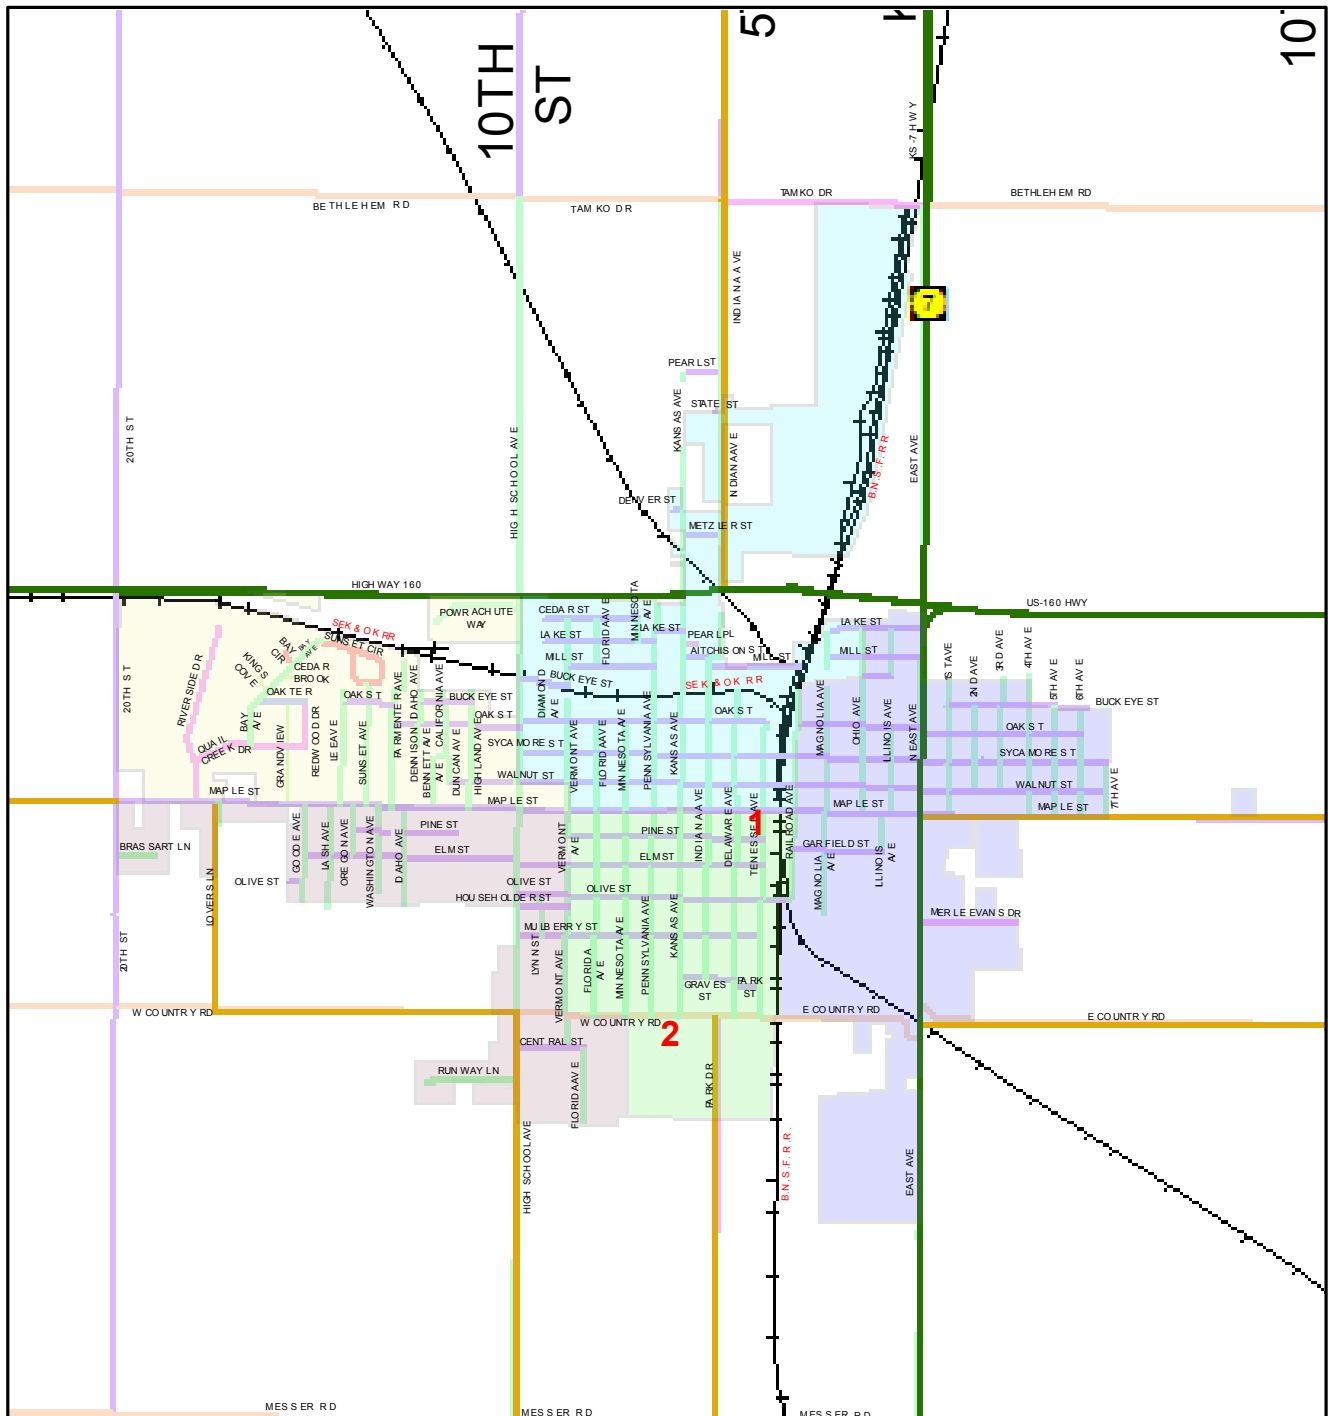

Columbus Wards and Polling Locations

**1-Community Bldg
320 E Maple St
Wards 1-5**

**2-Cherokee County Extension Office
124 W Country RD
Crawford, Salamanca
SpringValley/Neutral
Lola**