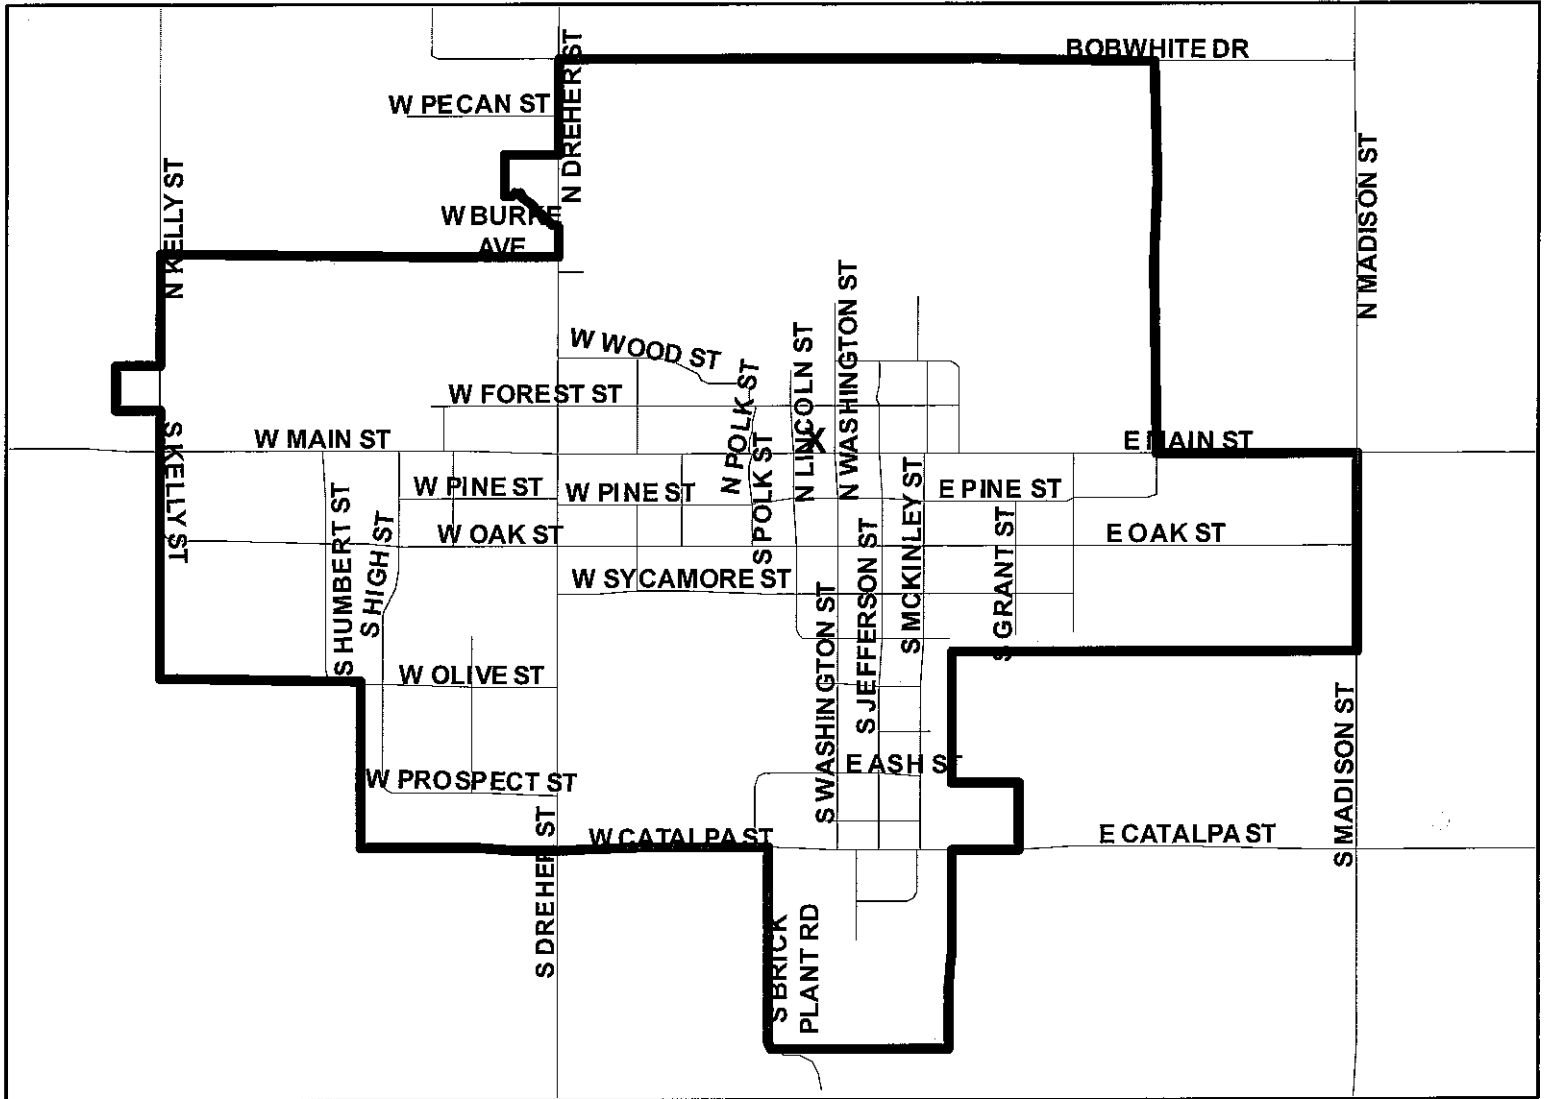

WEIR POLLING LOCATION

**X-WEIR CIVIC CLUB BUILDING
108 W MAIN ST
620-396-8214**

**THE FOLLOWING PRECINCTS VOTE AT THE ADDRESS LISTED ABOVE
CITY OF WEIR
CHEROKEE
PLEASANT VIEW**

911 MAPPING
110 W MAPLE ST, RM 30
COLUMBUS, KS 66725
PH: 620-429-1645
FAX: 620-429-1303