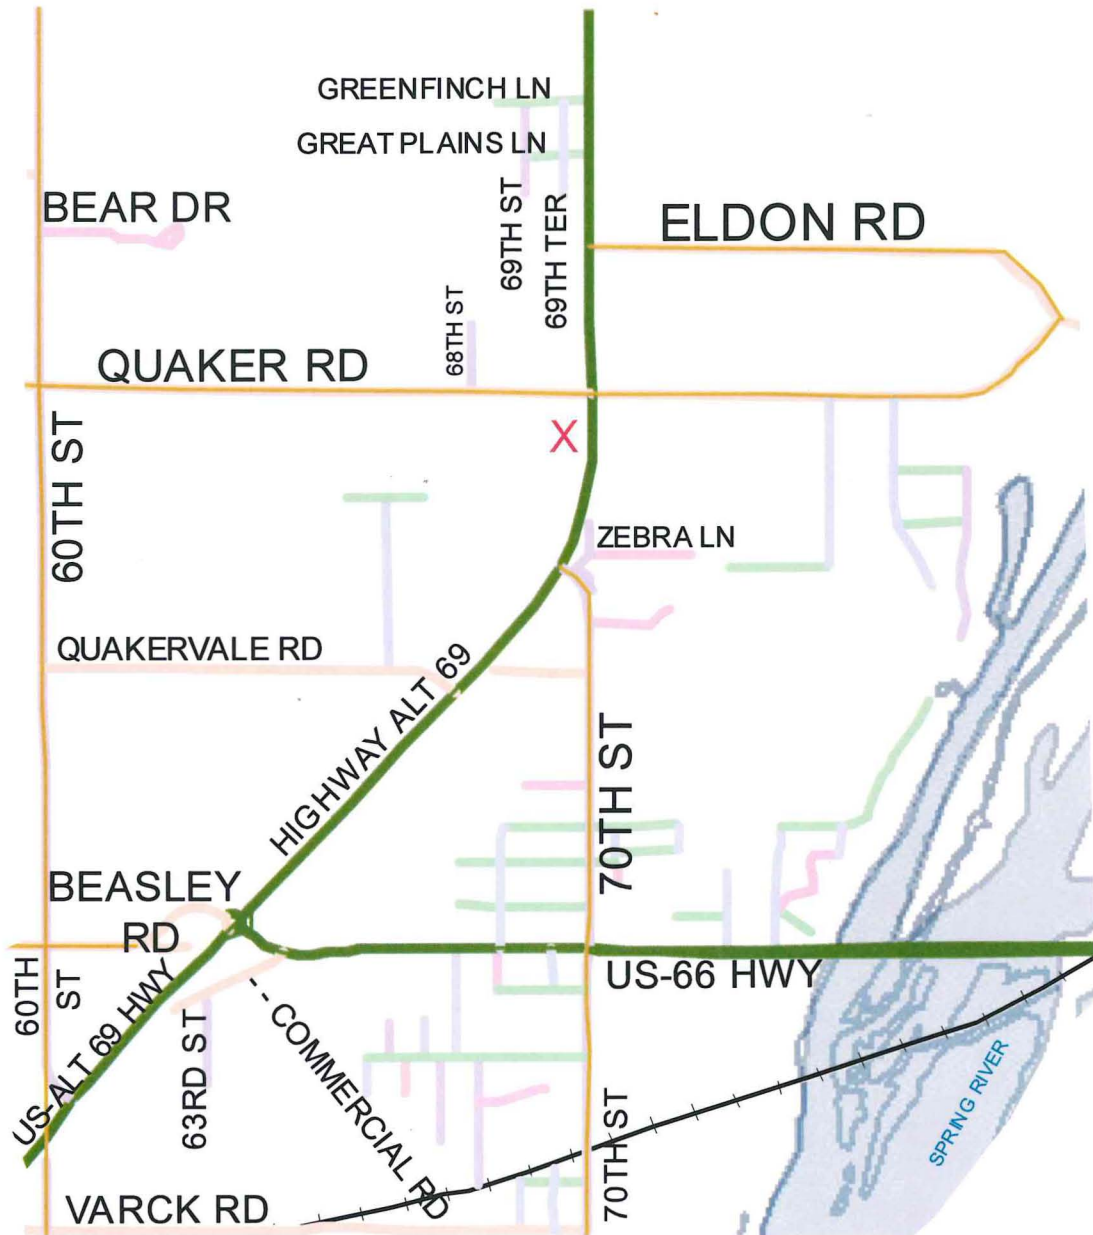

RIVERTON POLLING LOCATION

X-HOUSE OF PRAYER
6090 SE HIGHWAY ALT 69
RIVERTON, KS 66770
620-848-3832

SHAWNEE
GARDEN/LOWELL

PUBLISHER'S NOTE

THIS MAP HAS BEEN PREPARED FROM INFORMATION OBTAINED FROM FEDERAL, STATE AND LOCAL SOURCES. 911 MAPPING & ADDRESSING CANNOT BE RESPONSIBLE FOR THE ACCURACY OF THE INFORMATION OBTAINED FROM THESE SOURCES AND CERTAIN INFORMATION CONTAINED IN THIS MAP MAY HAVE CHANGED SINCE SUCH INFORMATION WAS COMPILED. THEREFORE, NO WARRANTIES OR REPRESENTATIONS WHATSOEVER, EXPRESSED OR IMPLIED, INCLUDING WARRANTIES OF MERCHANTABILITY OR FITNESS, ARE MADE BY 911 MAPPING & ADDRESSING WITH RESPECT TO THIS MAP. UNDER NO CIRCUMSTANCES SHALL 911 MAPPING & ADDRESSING BE RESPONSIBLE TO ANY PARTY FOR ANY COSTS, EXPENSES OR DAMAGES TO ANY PERSON OR PROPERTY ARISING FROM THE USE, MISUSE, SALE OR RELIANCE ON THIS MAP.